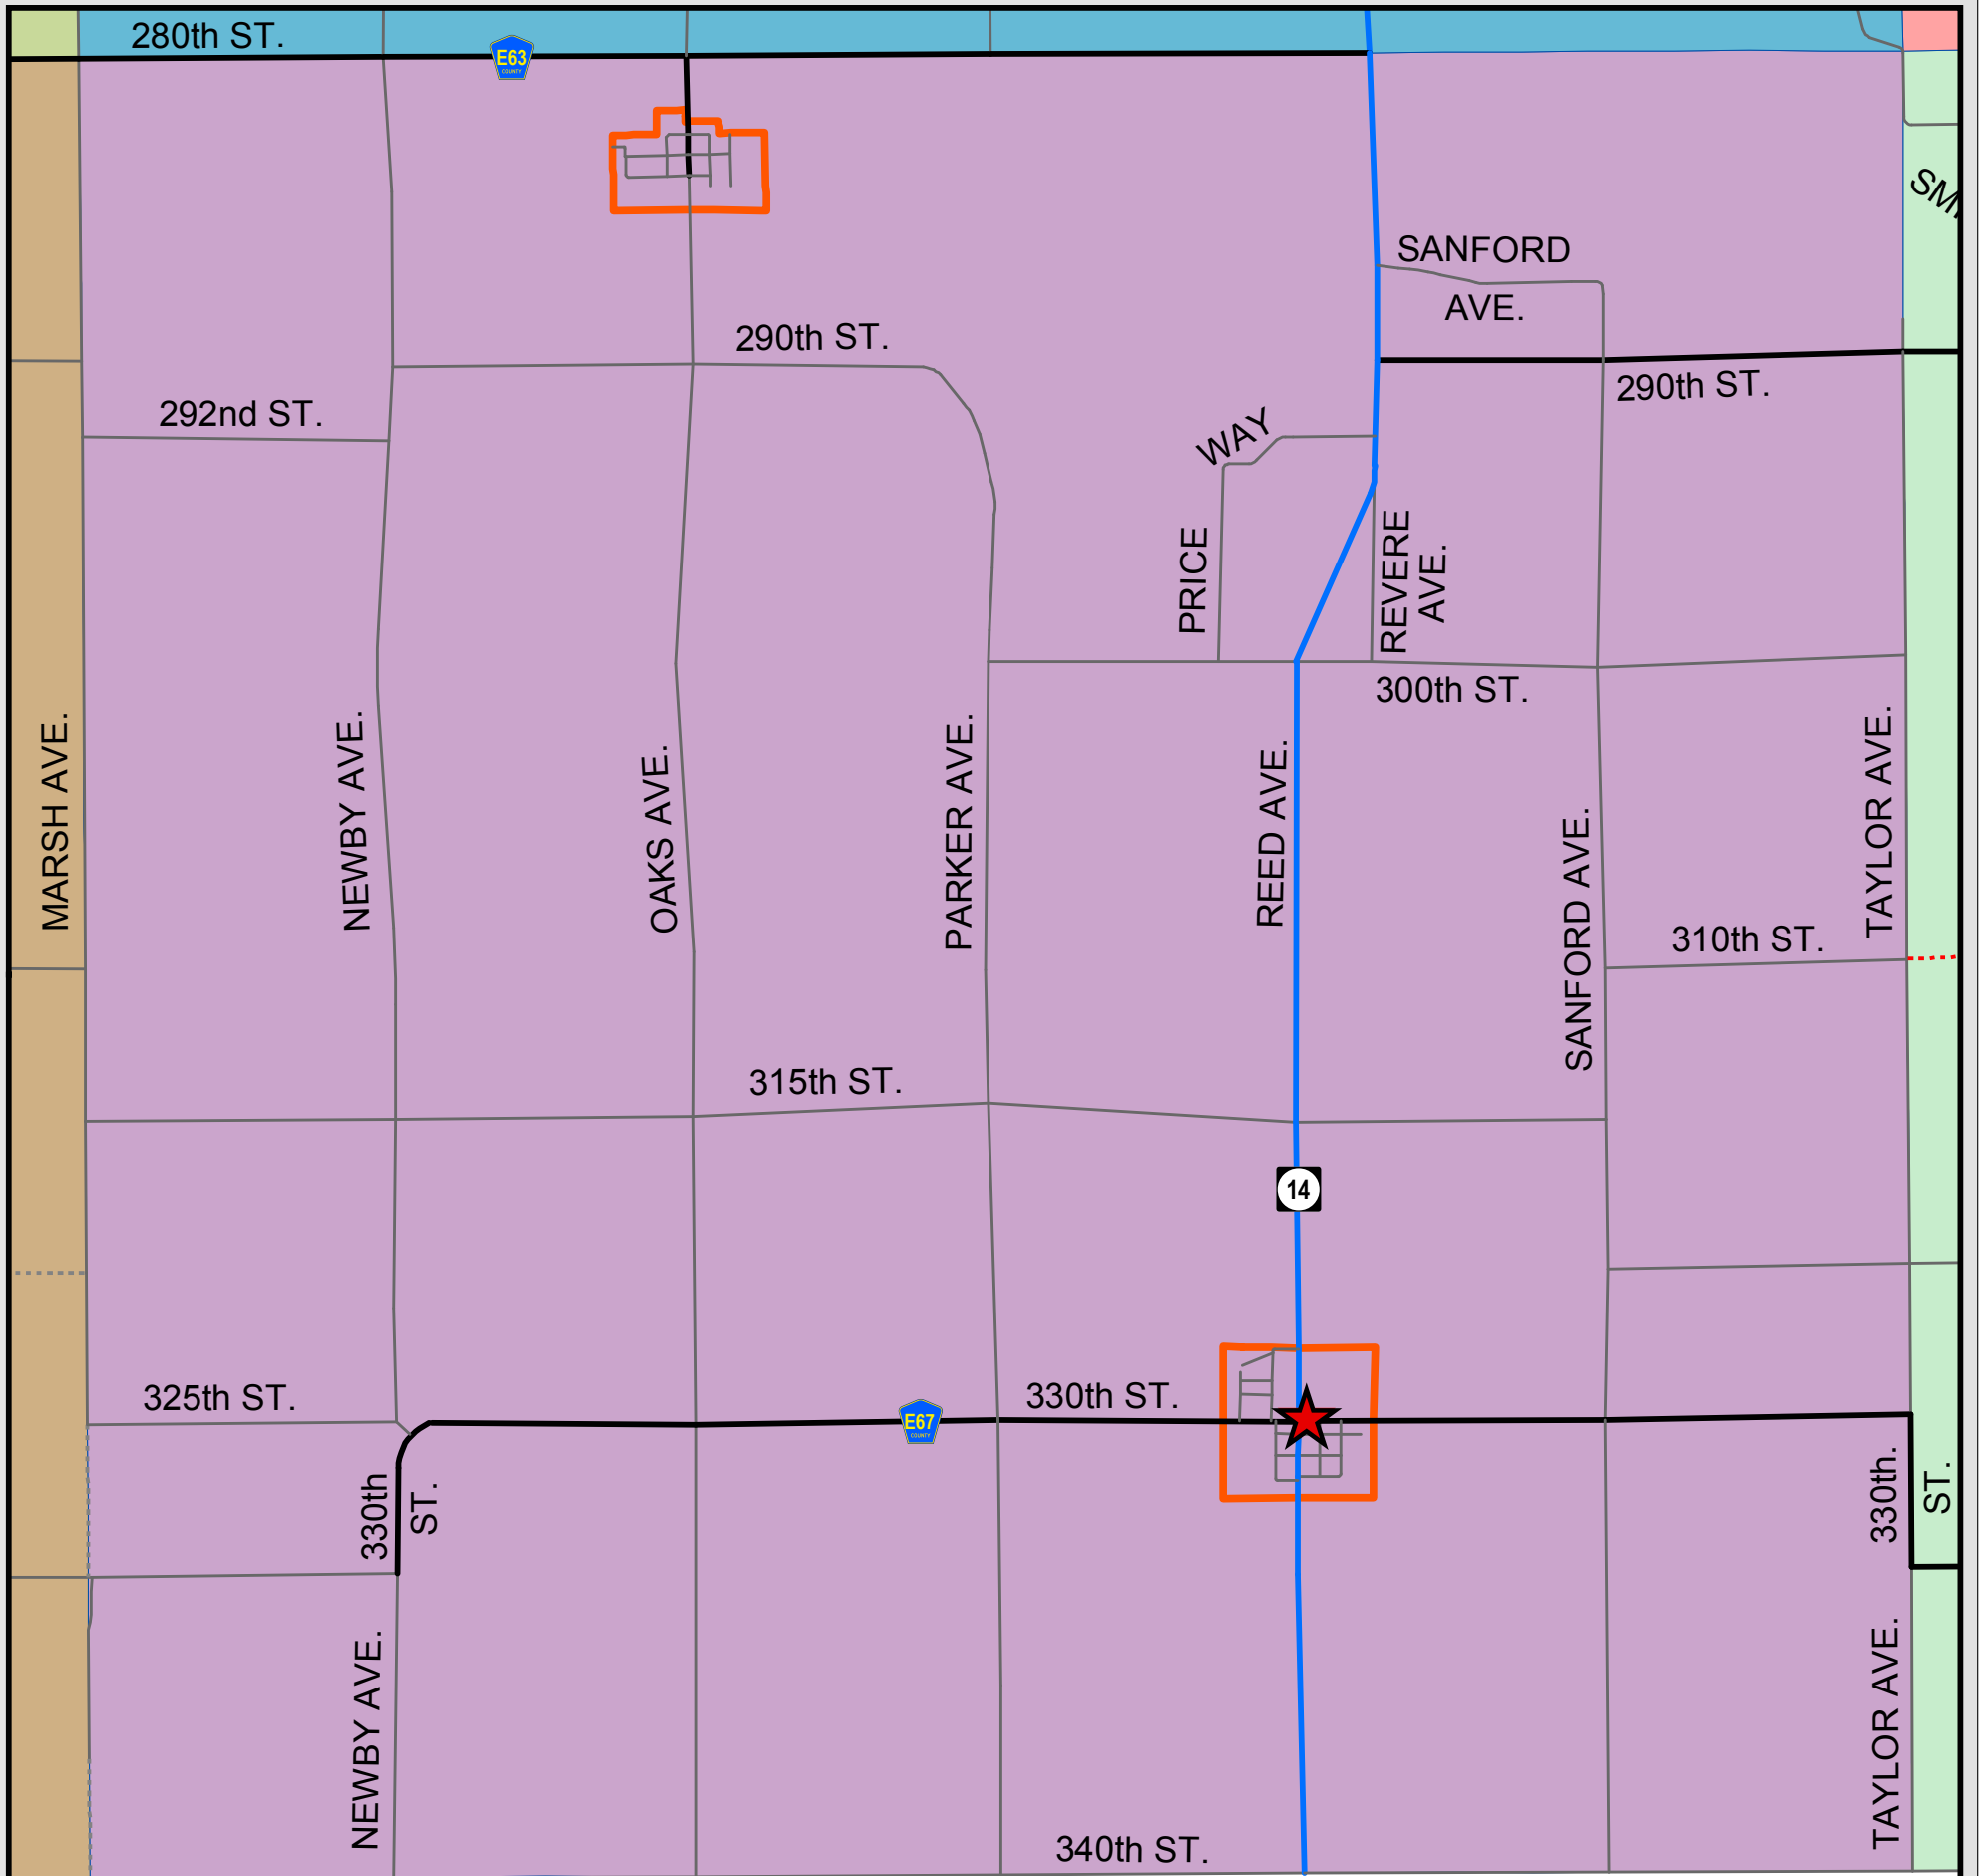

Marshall County Election Precincts

Jefferson - City Hall, 102 N. Main St., Laurel, IA. (44)

Marshall County Polling Place

Jasper County