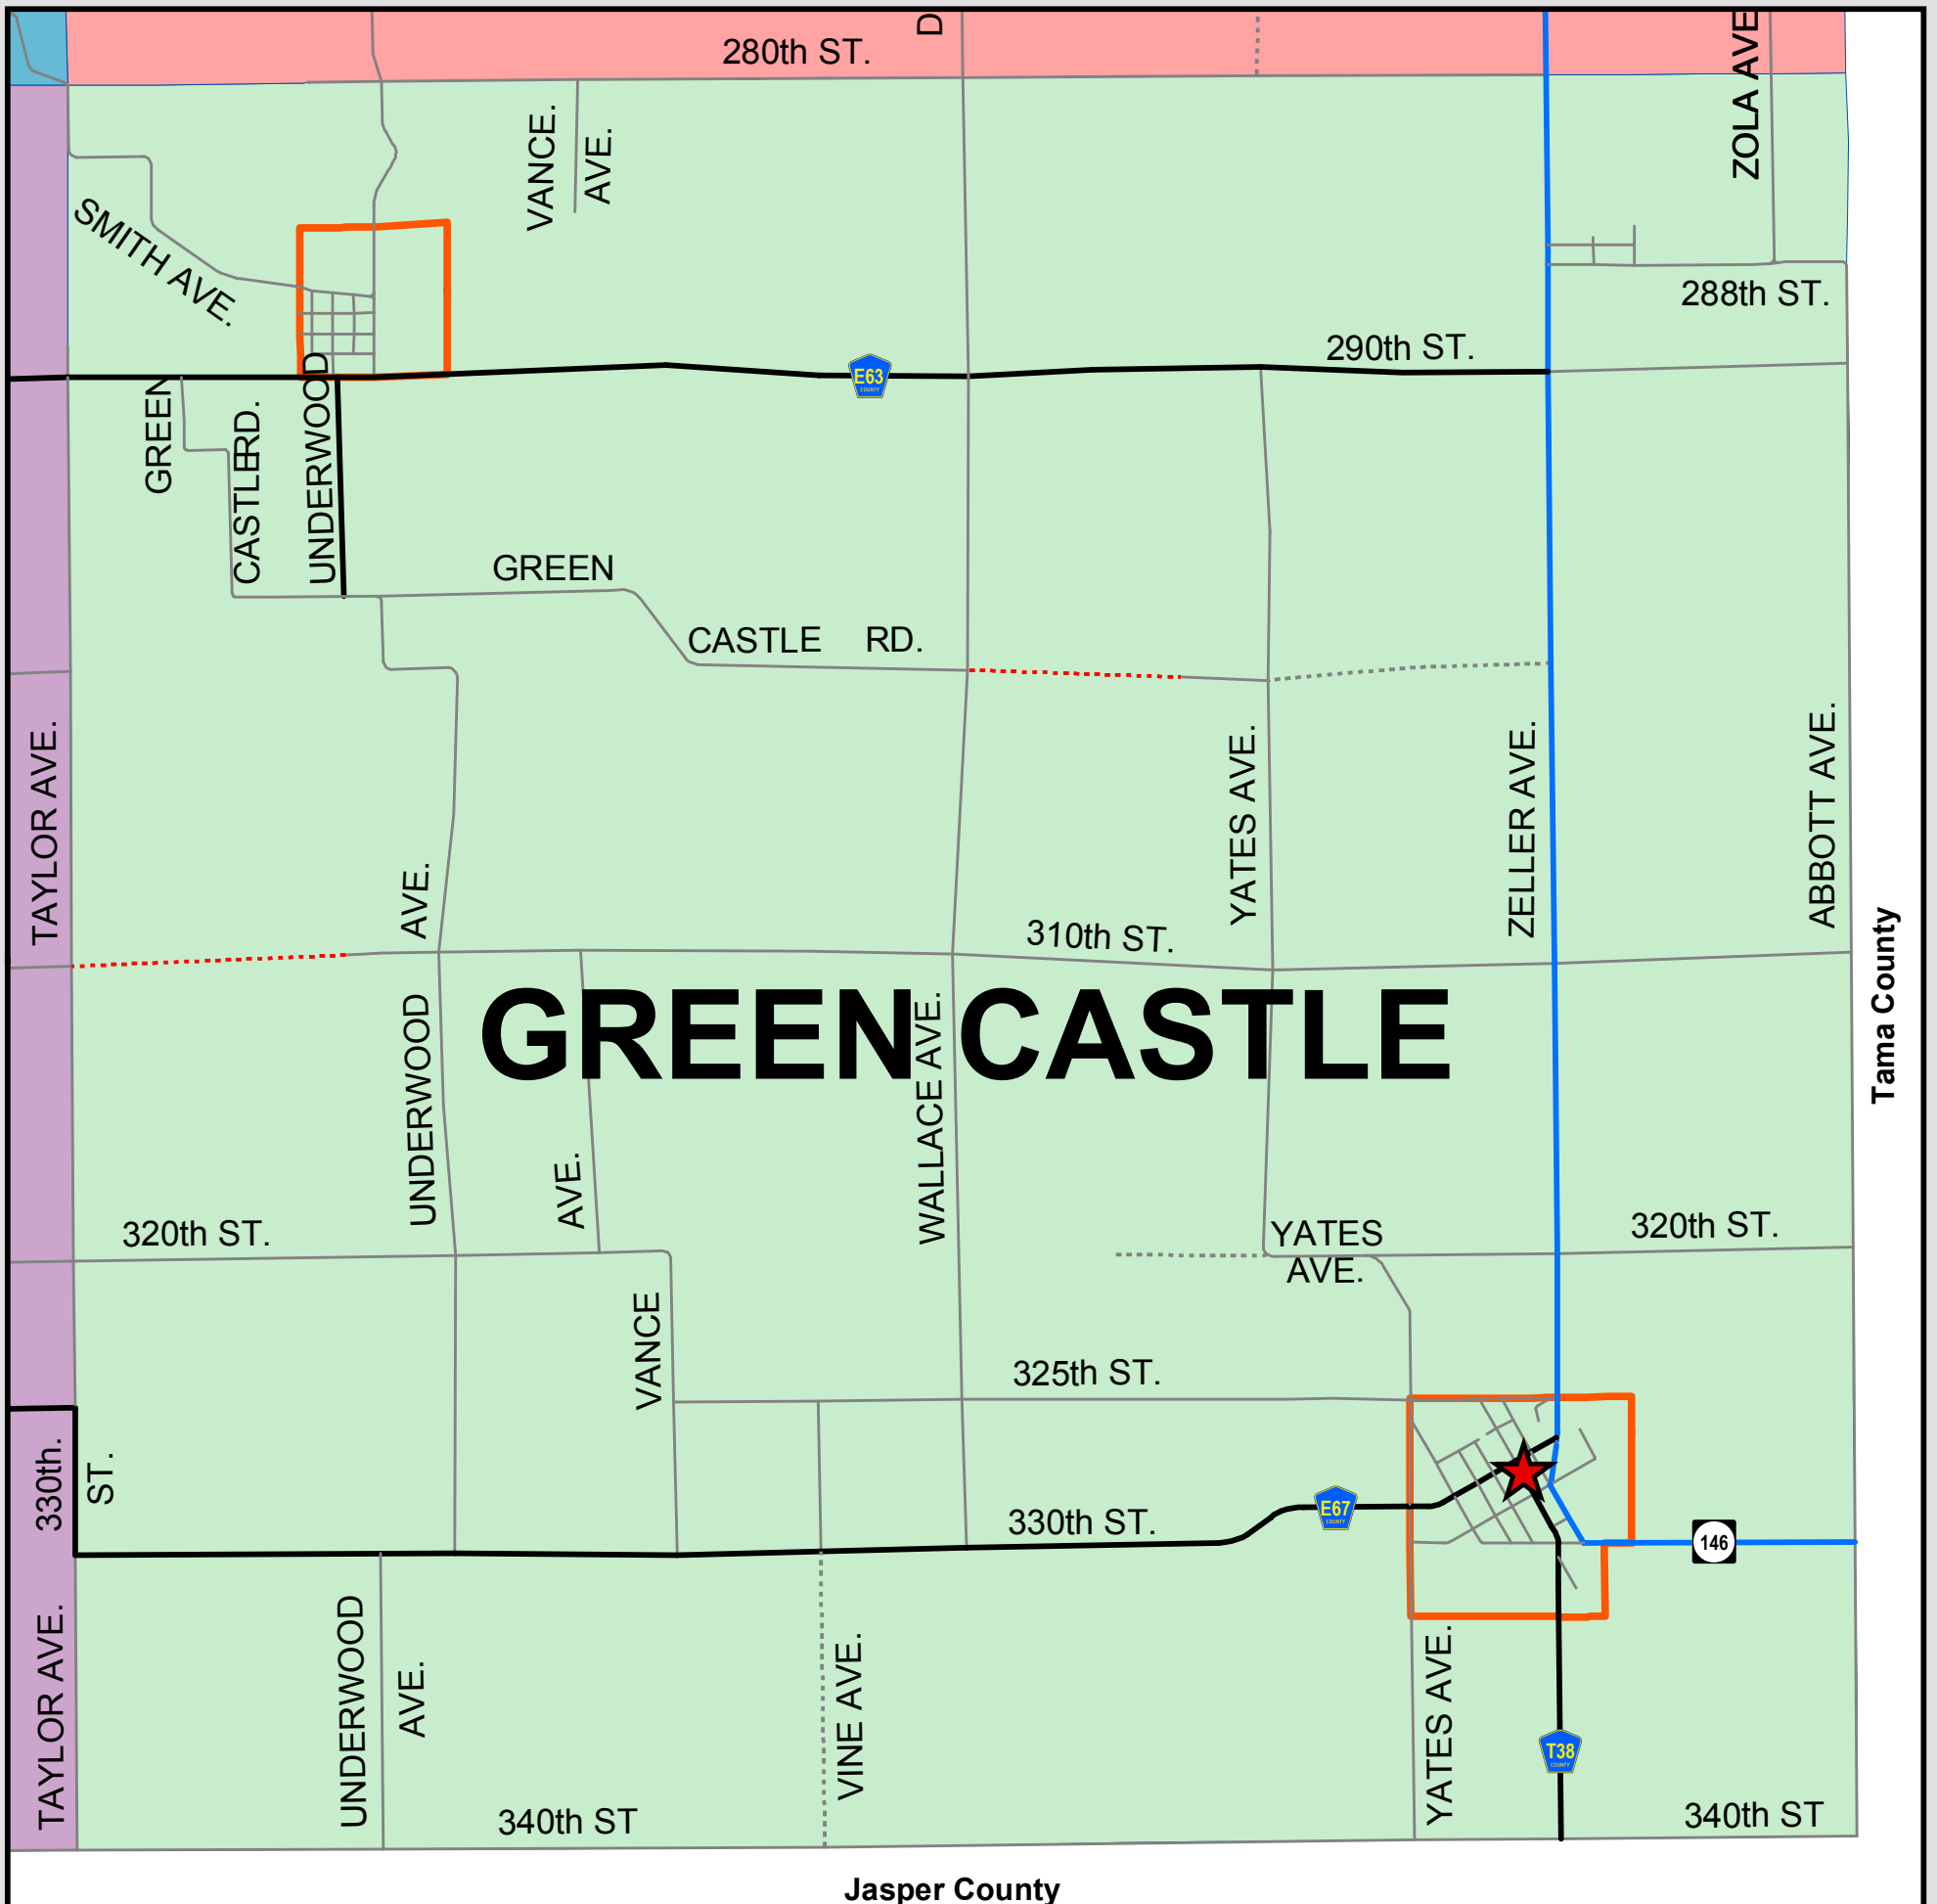

Marshall County Election Precincts

Green Castle - City Hall, 128 N. Main St., Gilman, IA. (44)

Marshall County Polling Place

Tama County

Jasper County