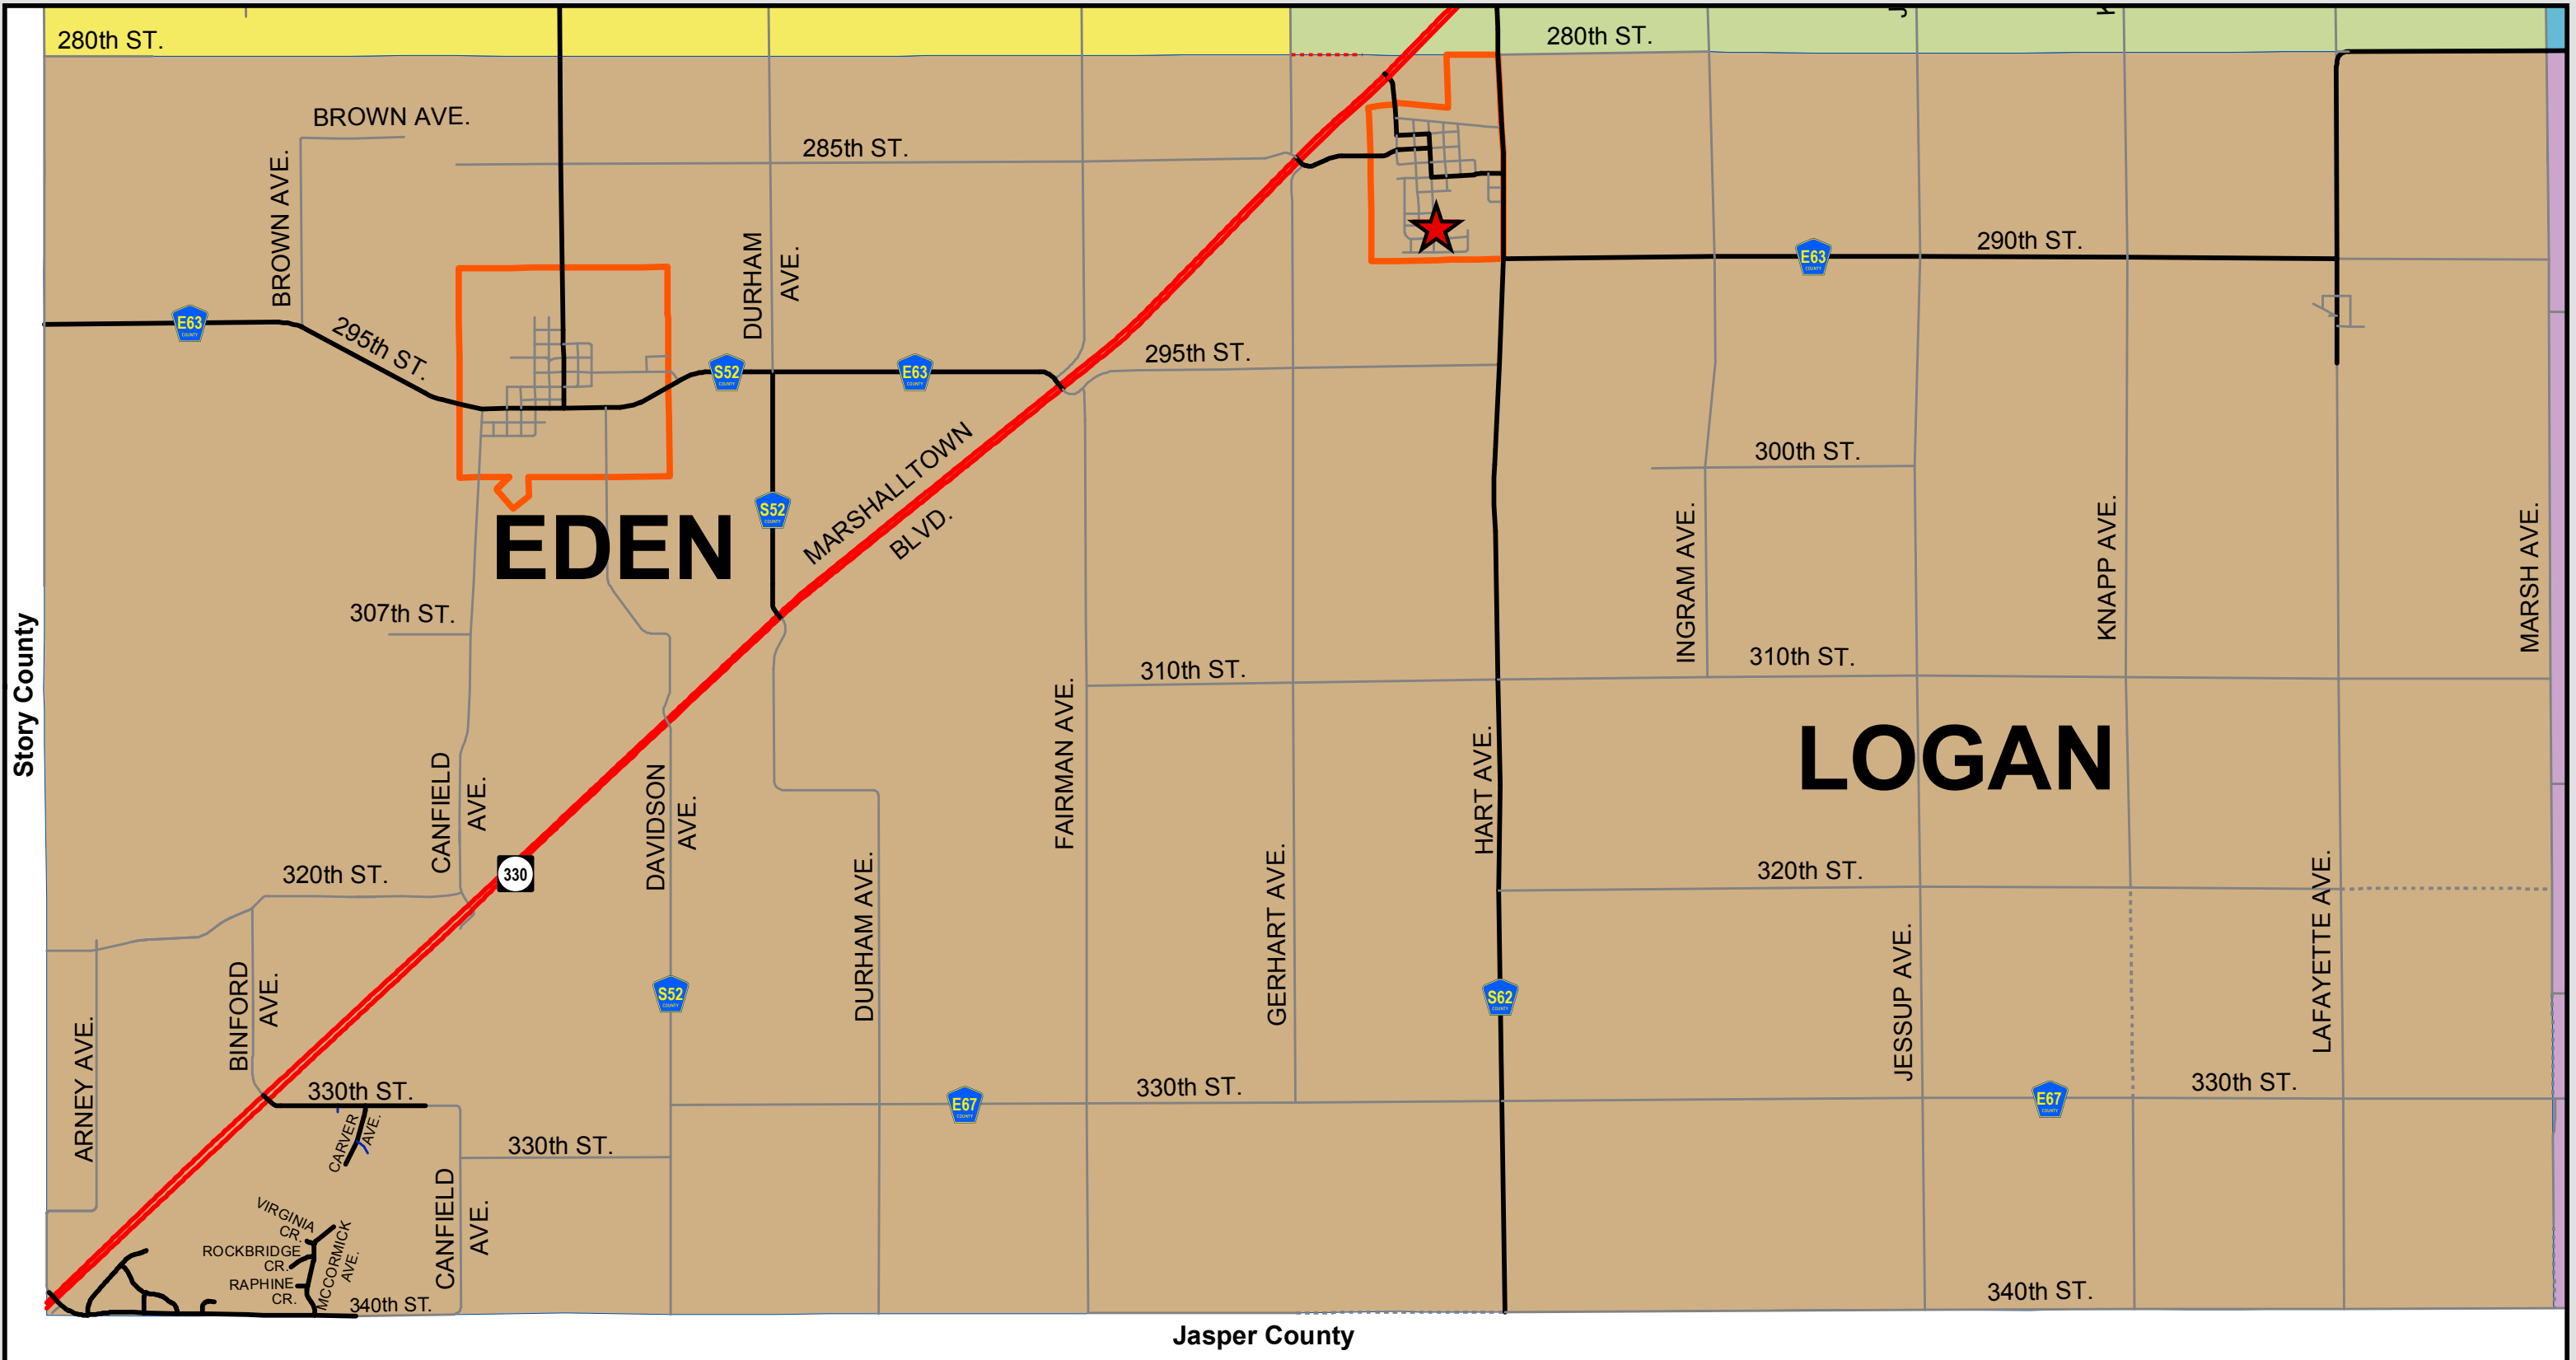

# Marshall County Election Precincts

Eden/Logan - Melbourne Recreation Center, 613 Main St., Melbourne, IA. (44)

Marshall County Polling Place

Story County

Jasper County