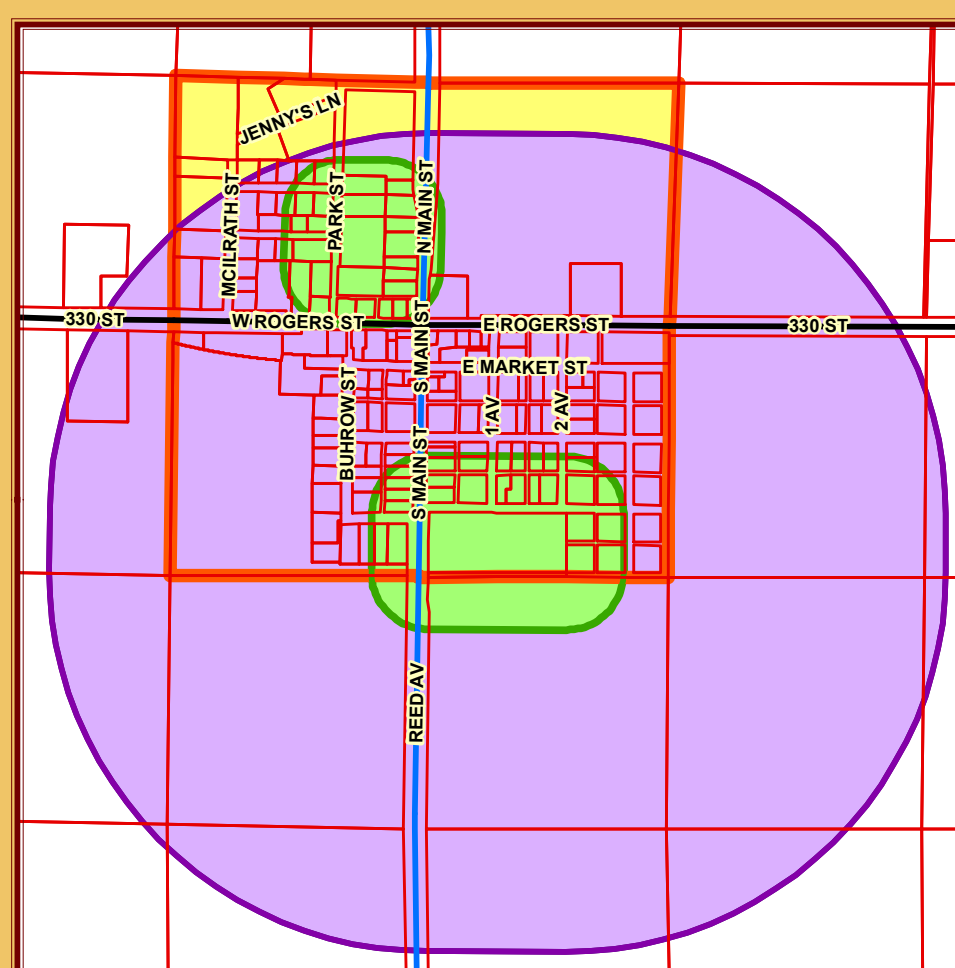

# Marshall County Communities Registered Sex Offender Loiter & Residency Restrictions

- 300 Foot Loiter Restrictions
- 2000 Foot Residency Restrictions

NOTE: The 2000 foot and 300 foot buffers around registered daycares were created from data provided by the Iowa Department of Human Services in July, 2009. Anyone having questions or wishing to verify that data should contact the Department of Human Services.

**Albion**

**Clemons**

**Ferguson**

**Gilman**

**Green Mountain**

**Laurel**

**Le Grand**

**Liscomb**

**Melbourne**

**Rhodes**

**State Center**