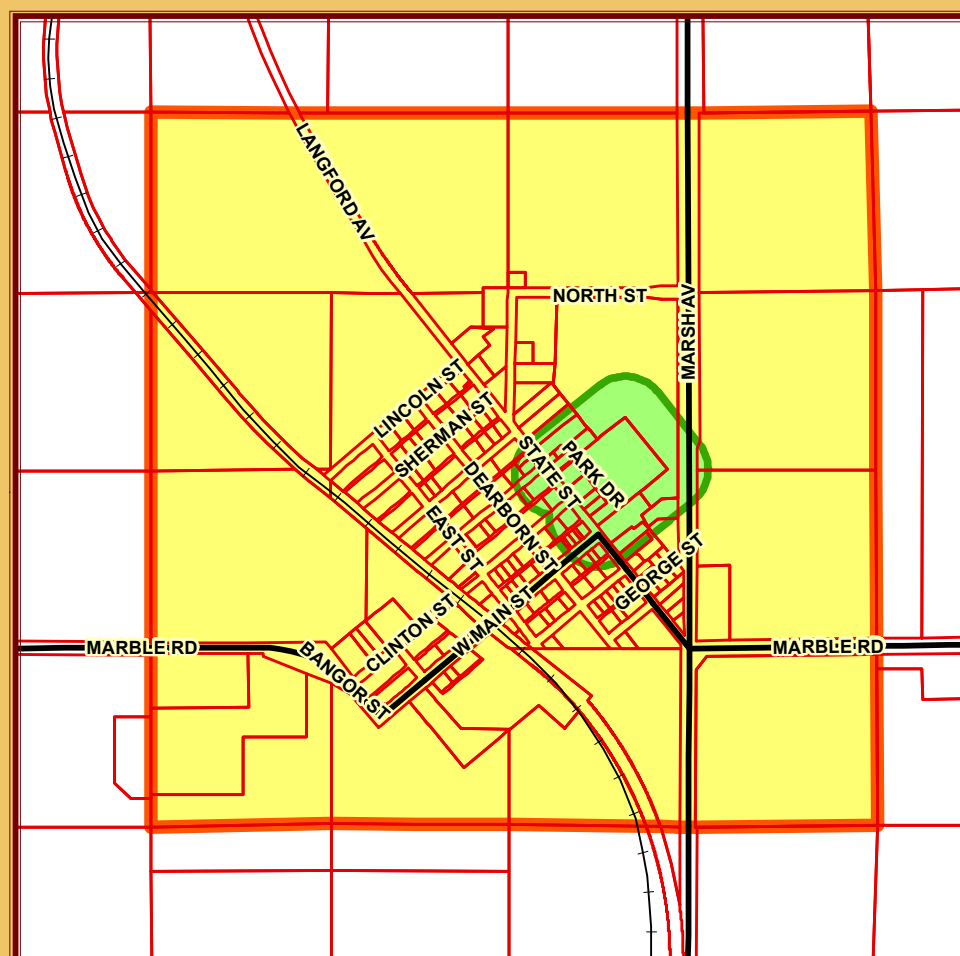

# Marshall County Communities Registered Sex Offender Loiter & Residency Restrictions

- 300 Foot Loiter Restrictions
- 2000 Foot Residency Restrictions

NOTE: The 2000 foot and 300 foot buffers around registered daycares were created from data provided by the Iowa Department of Human Services in July, 2009. Anyone having questions or wishing to verify that data should contact the Department of Human Services.

**Albion**

**Clemons**

**Ferguson**

**Gilman**

**Green Mountain**

**Laurel**

**Le Grand**

**Liscomb**

**Melbourne**

**Rhodes**

**State Center**