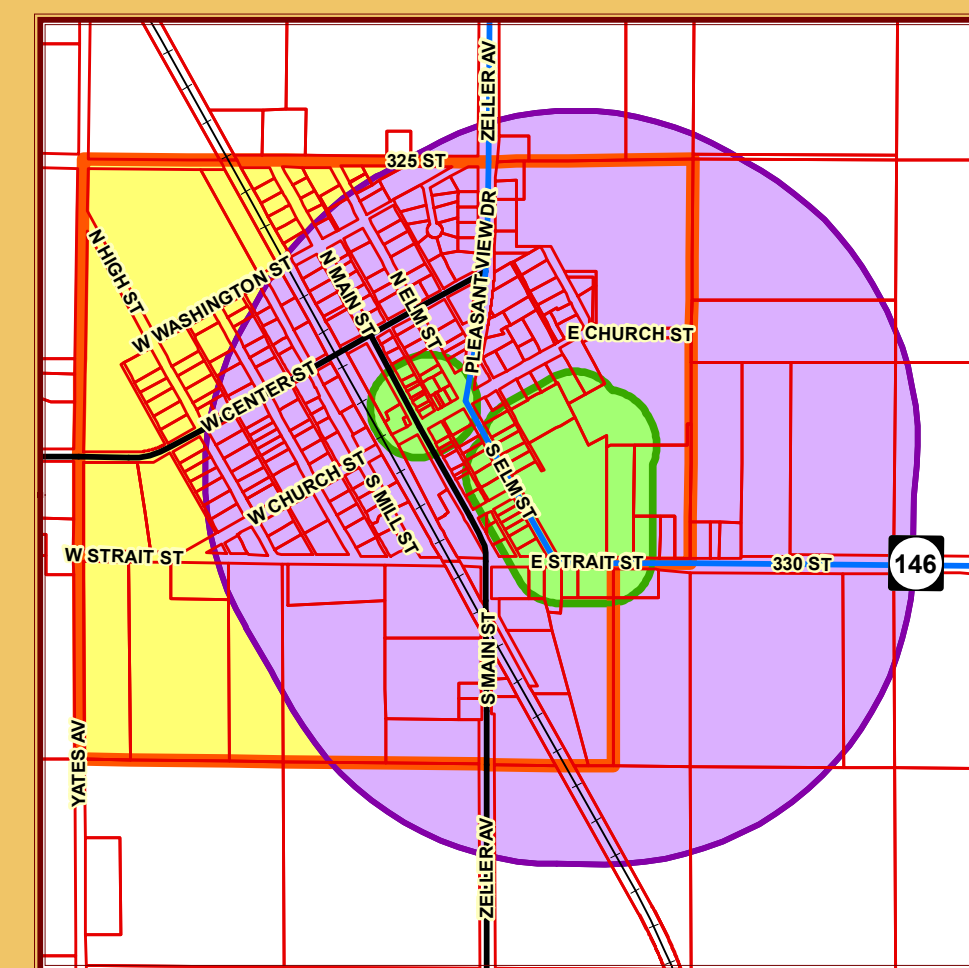

# Marshall County Communities Registered Sex Offender Loiter & Residency Restrictions

- 300 Foot Loiter Restrictions
- 2000 Foot Residency Restrictions

NOTE: The 2000 foot and 300 foot buffers around registered daycares were created from data provided by the Iowa Department of Human Services in July, 2009. Anyone having questions or wishing to verify that data should contact the Department of Human Services.

**Albion**

**Clemons**

**Ferguson**

**Gilman**

**Green Mountain**

**Laurel**

**Le Grand**

**Liscomb**

**Melbourne**

**Rhodes**

**State Center**