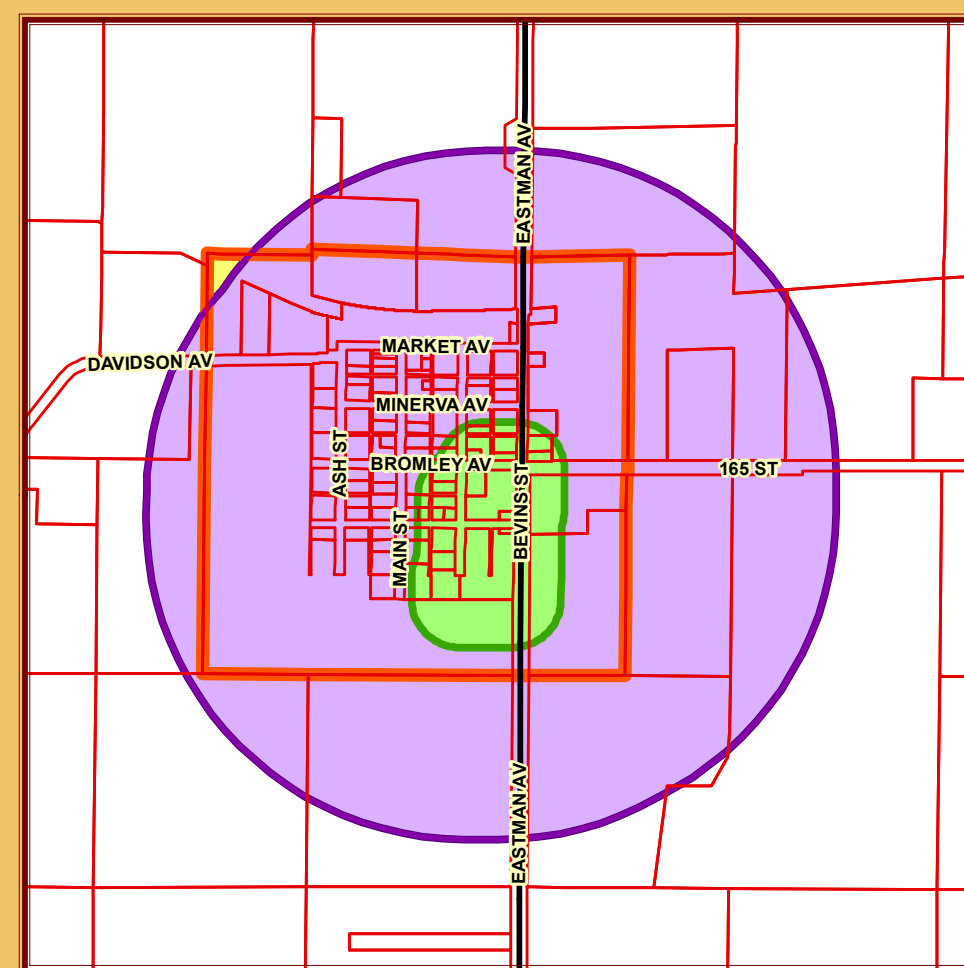

# Marshall County Communities Registered Sex Offender Loiter & Residency Restrictions

- 300 Foot Loiter Restrictions
- 2000 Foot Residency Restrictions

NOTE: The 2000 foot and 300 foot buffers around registered daycares were created from data provided by the Iowa Department of Human Services in July, 2009. Anyone having questions or wishing to verify that data should contact the Department of Human Services.

**Albion**

**Clemons**

**Ferguson**

**Gilman**

**Green Mountain**

**Laurel**

**Le Grand**

**Liscomb**

**Melbourne**

**Rhodes**

**State Center**