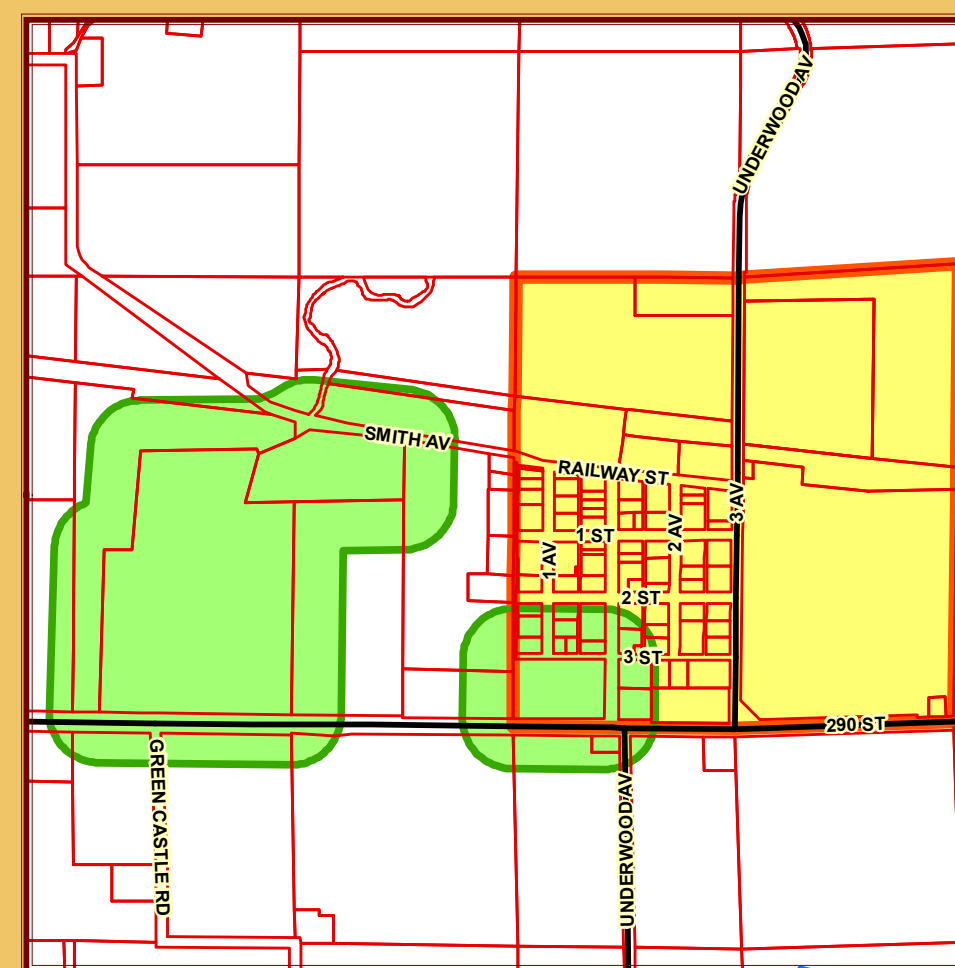

# Marshall County Communities Registered Sex Offender Loiter & Residency Restrictions

- 300 Foot Loiter Restrictions
- 2000 Foot Residency Restrictions

NOTE: The 2000 foot and 300 foot buffers around registered daycares were created from data provided by the Iowa Department of Human Services in July, 2009. Anyone having questions or wishing to verify that data should contact the Department of Human Services.

**Albion**

**Clemons**

**Ferguson**

**Gilman**

**Green Mountain**

**Laurel**

**Le Grand**

**Liscomb**

**Melbourne**

**Rhodes**

**State Center**