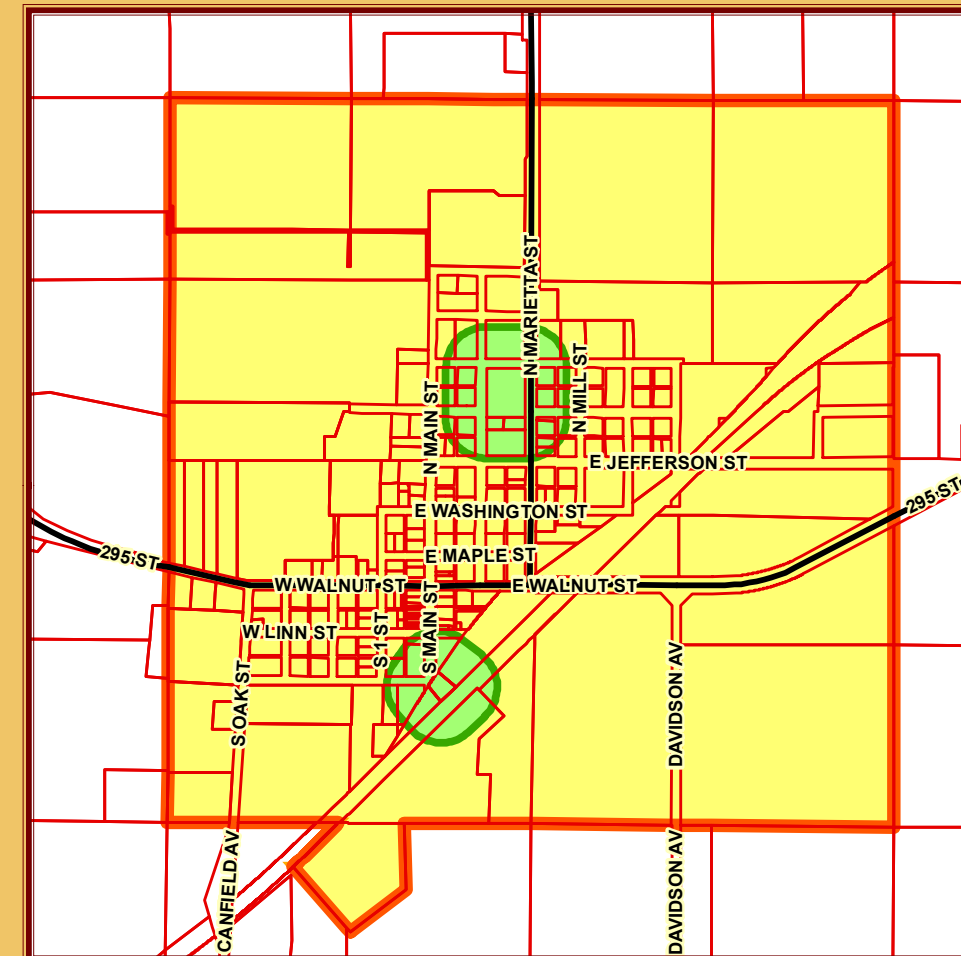

# Marshall County Communities Registered Sex Offender Loiter & Residency Restrictions

- 300 Foot Loiter Restrictions
- 2000 Foot Residency Restrictions

NOTE: The 2000 foot and 300 foot buffers around registered daycares were created from data provided by the Iowa Department of Human Services in July, 2009. Anyone having questions or wishing to verify that data should contact the Department of Human Services.

**Albion**

**Clemons**

**Ferguson**

**Gilman**

**Green Mountain**

**Laurel**

**Le Grand**

**Liscomb**

**Melbourne**

**Rhodes**

**State Center**