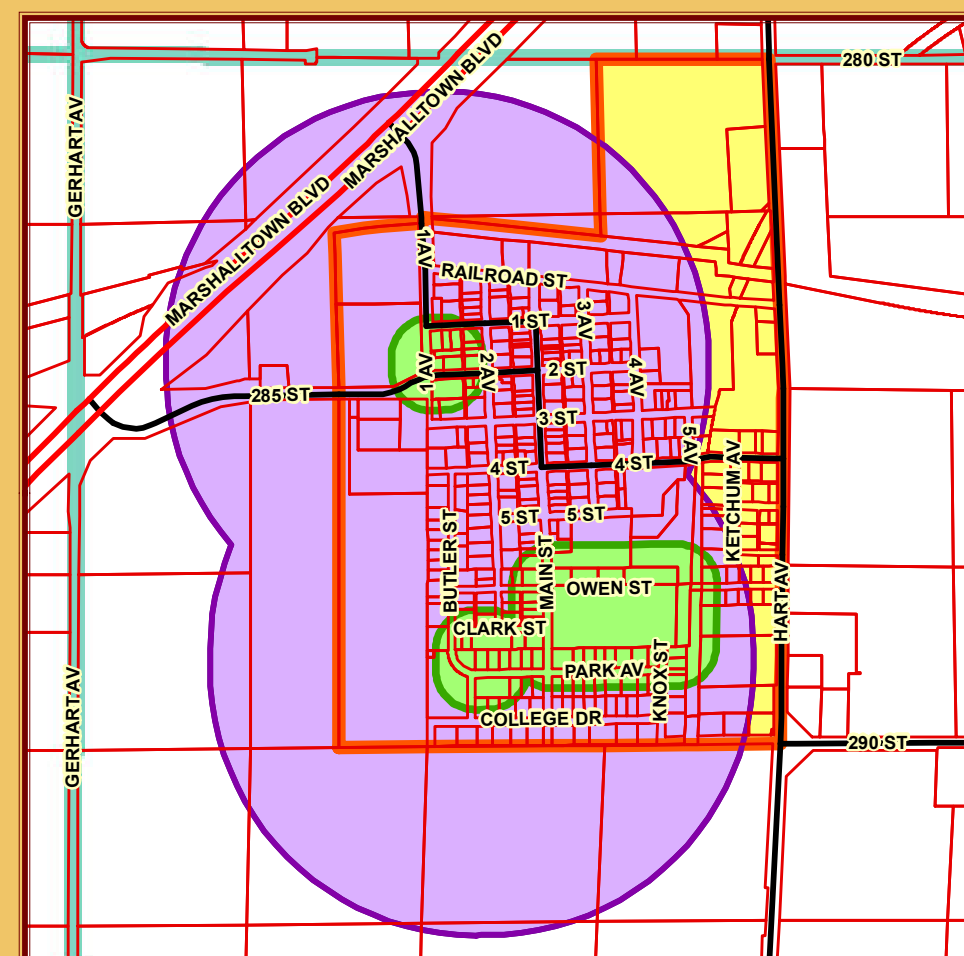

# Marshall County Communities Registered Sex Offender Loiter & Residency Restrictions

- 300 Foot Loiter Restrictions
- 2000 Foot Residency Restrictions

NOTE: The 2000 foot and 300 foot buffers around registered daycares were created from data provided by the Iowa Department of Human Services in July, 2009. Anyone having questions or wishing to verify that data should contact the Department of Human Services.

**Albion**

**Clemons**

**Ferguson**

**Gilman**

**Green Mountain**

**Laurel**

**Le Grand**

**Liscomb**

**Melbourne**

**Rhodes**

**State Center**