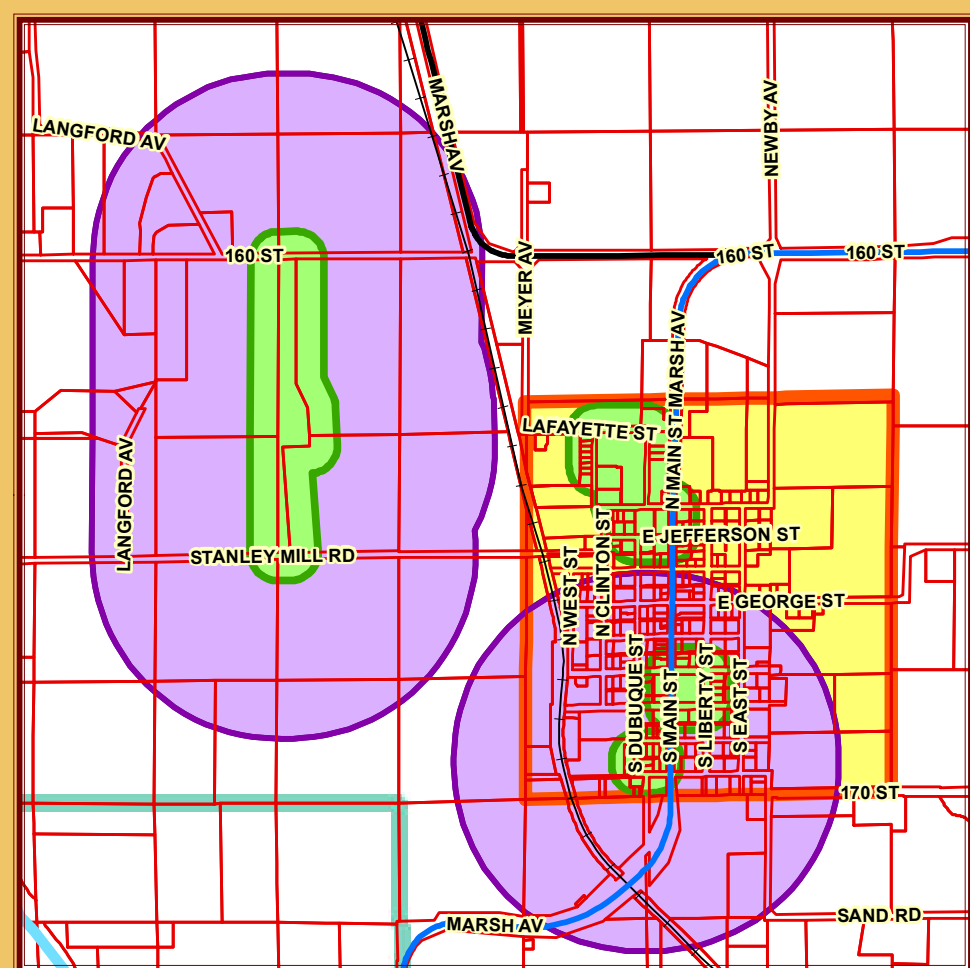

# Marshall County Communities Registered Sex Offender Loiter & Residency Restrictions

- 300 Foot Loiter Restrictions
- 2000 Foot Residency Restrictions

NOTE: The 2000 foot and 300 foot buffers around registered daycares were created from data provided by the Iowa Department of Human Services in July, 2009. Anyone having questions or wishing to verify that data should contact the Department of Human Services.

**Albion**

**Clemons**

**Ferguson**

**Gilman**

**Green Mountain**

**Laurel**

**Le Grand**

**Liscomb**

**Melbourne**

**Rhodes**

**State Center**