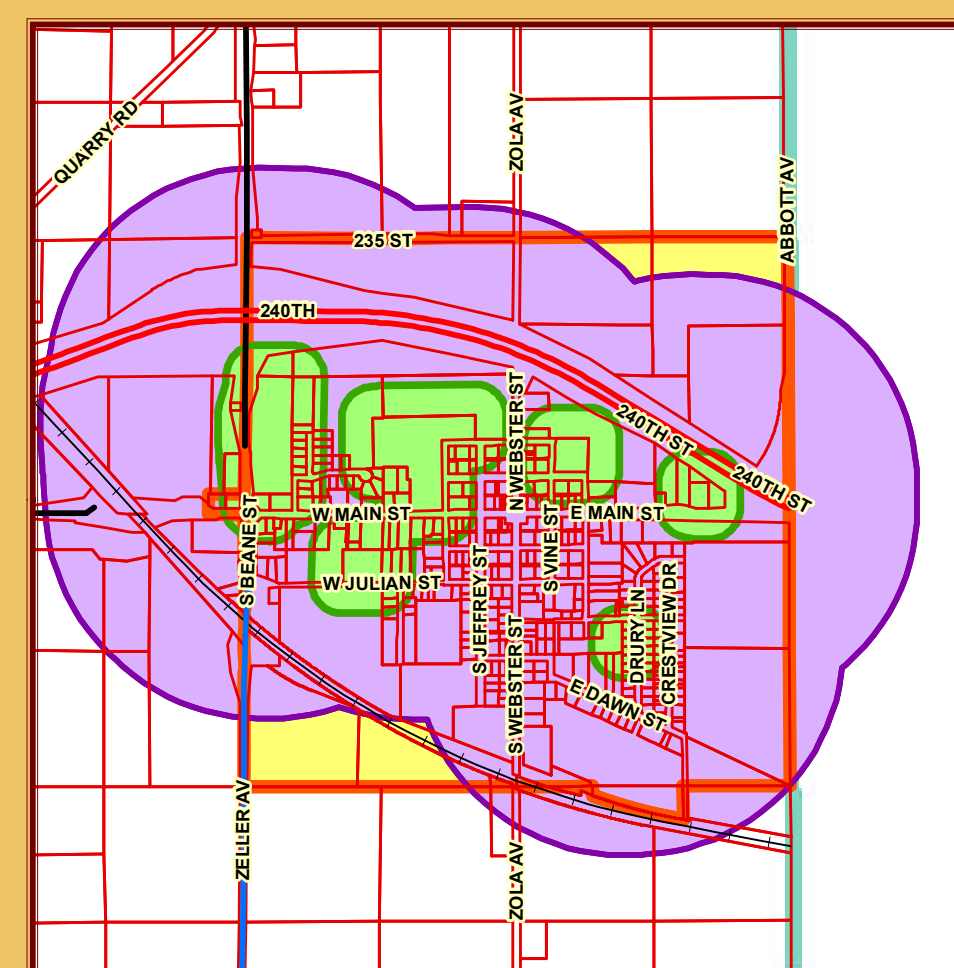

# Marshall County Communities Registered Sex Offender Loiter & Residency Restrictions

- 300 Foot Loiter Restrictions
- 2000 Foot Residency Restrictions

NOTE: The 2000 foot and 300 foot buffers around registered daycares were created from data provided by the Iowa Department of Human Services in July, 2009. Anyone having questions or wishing to verify that data should contact the Department of Human Services.

**Albion**

**Clemons**

**Ferguson**

**Gilman**

**Green Mountain**

**Laurel**

**Le Grand**

**Liscomb**

**Melbourne**

**Rhodes**

**State Center**