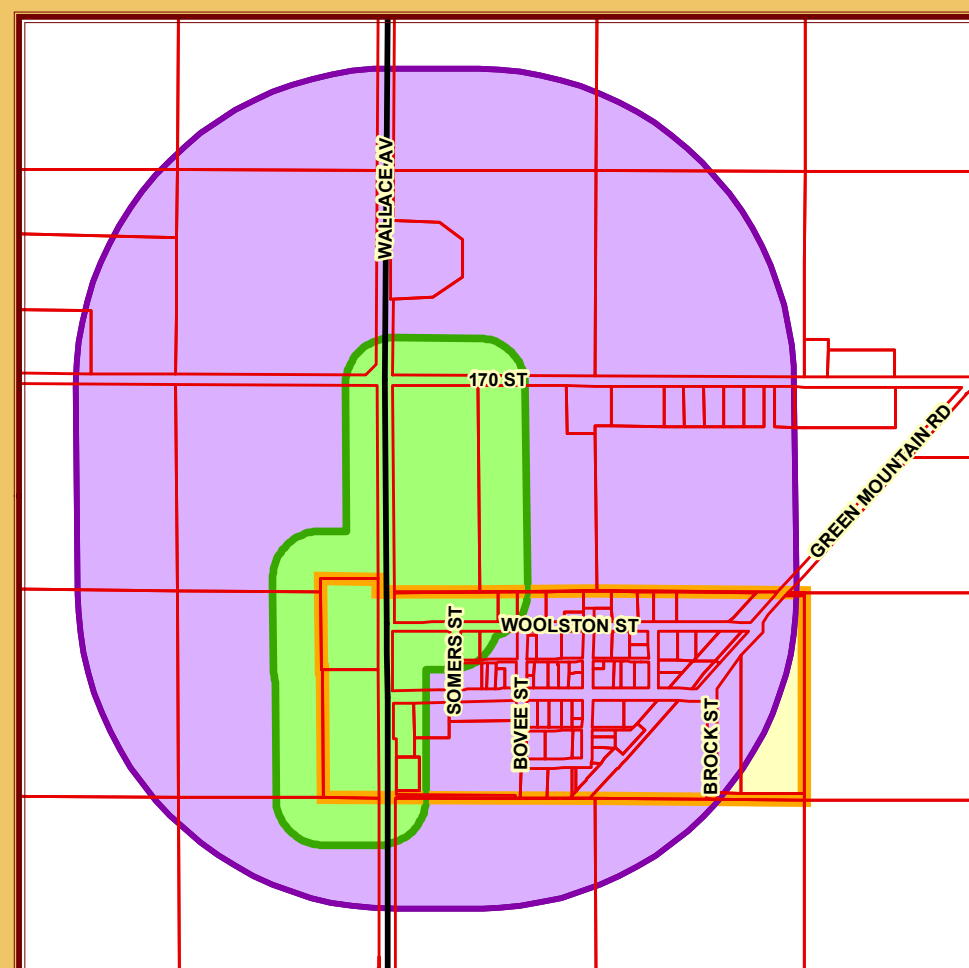

# Marshall County Communities Registered Sex Offender Loiter & Residency Restrictions

- 300 Foot Loiter Restrictions
- 2000 Foot Residency Restrictions

NOTE: The 2000 foot and 300 foot buffers around registered daycares were created from data provided by the Iowa Department of Human Services in July, 2009. Anyone having questions or wishing to verify that data should contact the Department of Human Services.

**Albion**

**Clemons**

**Ferguson**

**Gilman**

**Green Mountain**

**Laurel**

**Le Grand**

**Liscomb**

**Melbourne**

**Rhodes**

**State Center**