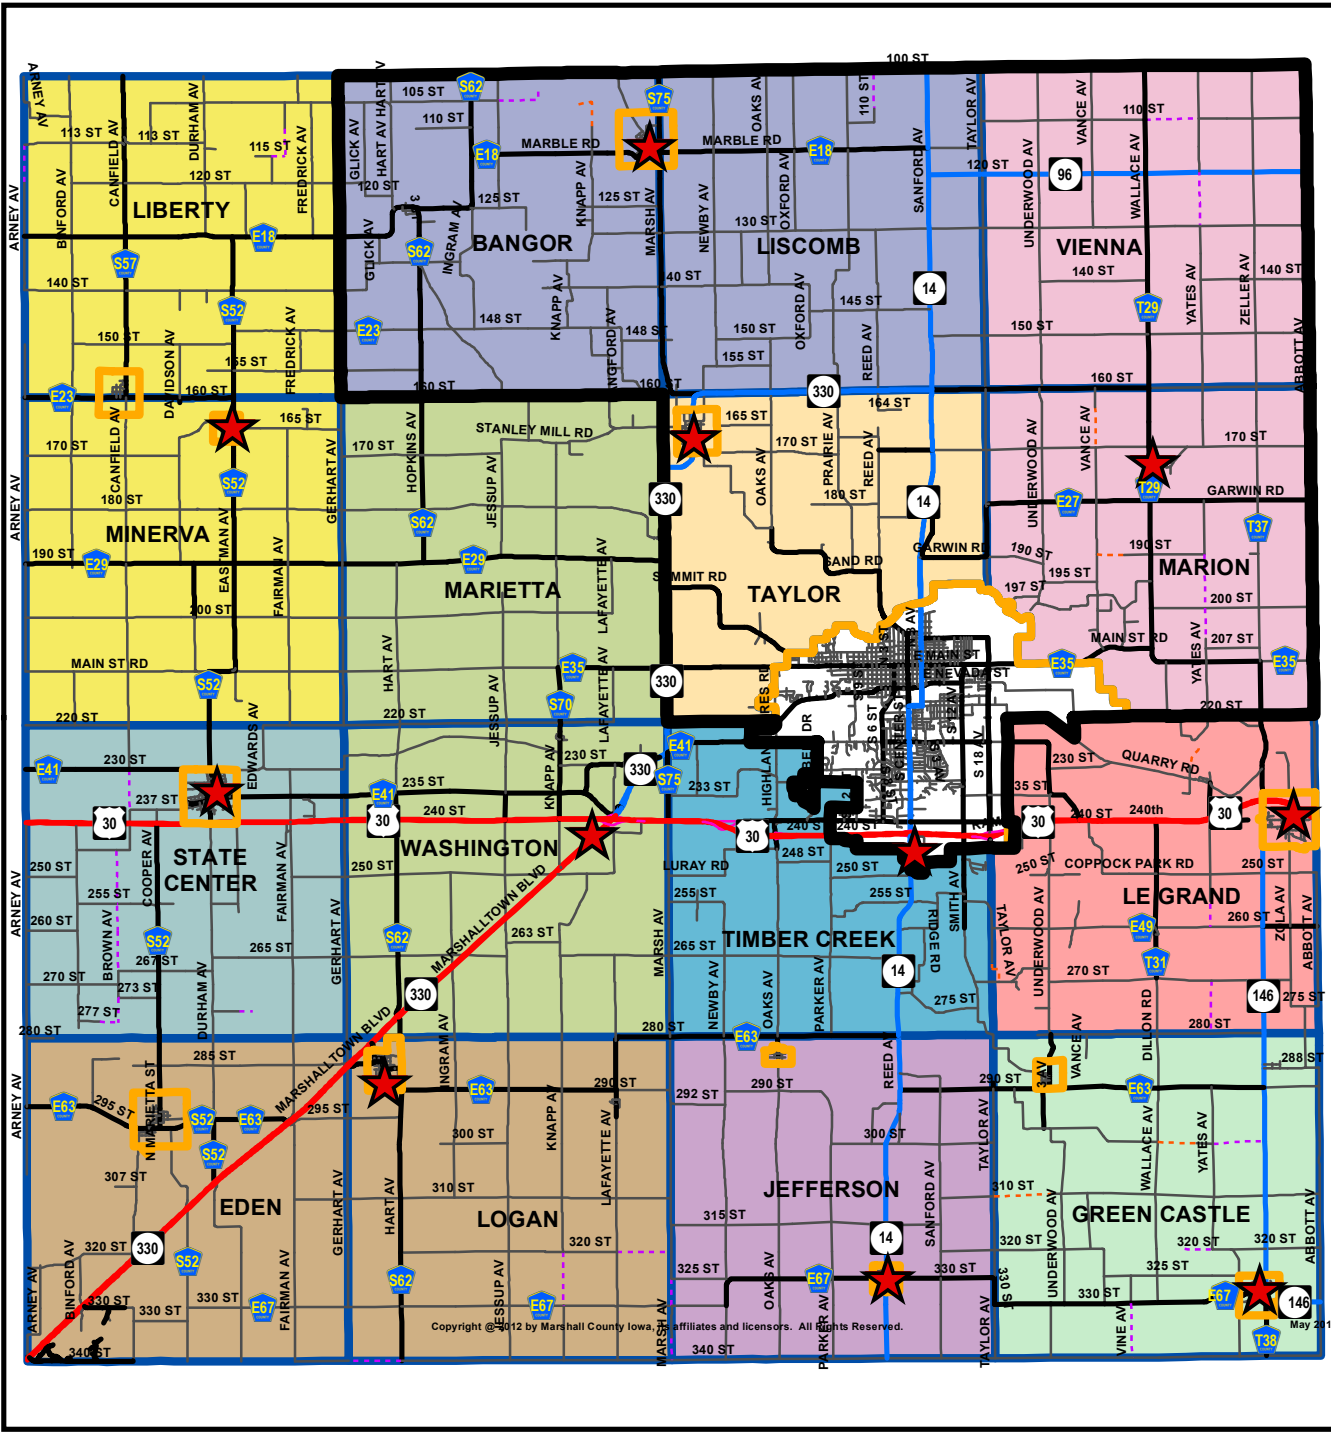

# Marshall County 2012 Election Precincts

### Election Precincts - Polling Place

- Precinct**
- Bangor/Liscomb** - Liscomb City Hall, 114 Main St., Liscomb, IA
  - Eden/Logan** - Melbourne Recreation Center, 613 Main St., Melbourne, IA
  - Green Castle** - Gilman City Hall, 128 N. Main St., Gilman, IA
  - Jefferson** - Laurel City Hall, 102 N. Main St., Laurel, IA
  - LeGrand** - Community Center, 206 N. Vine St., LeGrand, IA
  - Liberty/Minerva** - Clemons School, 306 Bevins St., Clemons, IA
  - Marietta/Washington** - Consumers Energy, 2074 242nd St., M'town, IA
  - Marion/Vienna** - Lions Park Building, 111 Woolston St., Green Mountain, IA
  - State Center** - State Center City Hall, 118 E. Main St., State Center, IA
  - Taylor** - Albion Fire Station, 100 S. Main St., Albion, IA
  - Timber Creek** - IVCCD Admin. Bldg., 3702 S. Center St., M'town, IA
- ★ Polling Places  
 Communities

**Marshall  
Iowa House District**

71     72

Copyright © 2012 by Marshall County Iowa. All rights reserved. May 21, 2012